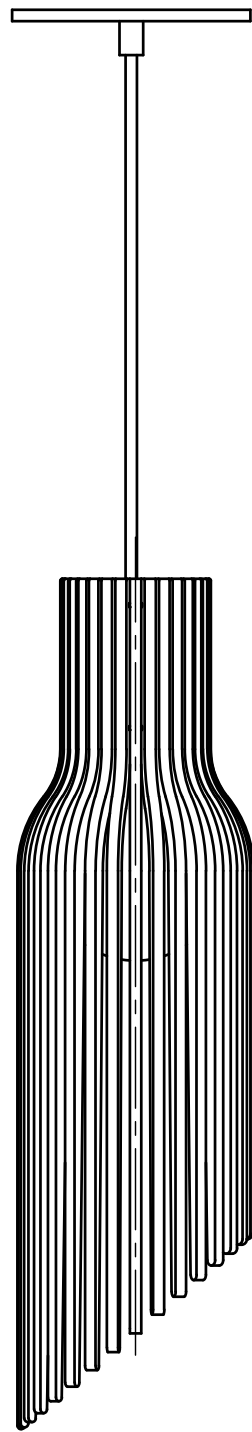

Bulb: G95, LED, E27, 7W, 2700K, 640Lm, Porcelain Effect

Stroma Fringe - Small

STR-G95-FS

Bulb: G95, LED, E27, 7W, 2700K, 640Lm, Porcelain Effect

Stroma Helix - Small

STR-G95-HS

Bulb: G95, LED, E27, 7W, 2700K, 640Lm, Porcelain Effect

Stroma Slant - Small

STR-G95-SS

Bulb: G95, LED, E27, 7W, 2700K, 640Lm, Porcelain Effect

Stroma Wave - Small

STR-G95-WS

Bulb: G125, LED, E27, 7W, 2700K, 640Lm, Porcelain Effect

Stroma Fringe - Medium

STR-G125-FM

Adjustable

500mm

Ø155mm

Bulb: G125, LED, E27, 7W, 2700K, 640Lm, Porcelain Effect

Stroma Helix - Medium

STR-G125-HM

Adjustable

500mm

Ø155mm

Bulb: G125, LED, E27, 7W, 2700K, 640Lm, Porcelain Effect

Stroma Slant - Medium

STR-G125-SM

Adjustable

500mm

Ø155mm

Bulb: G125, LED, E27, 7W, 2700K, 640Lm, Porcelain Effect