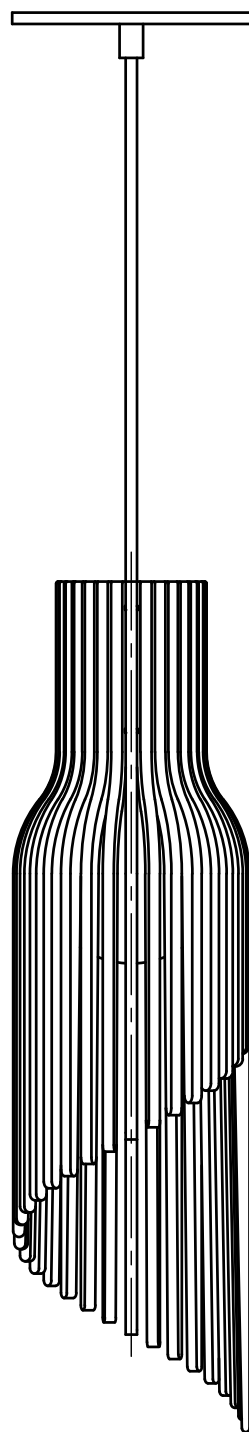

Bulb: G95, LED, E27, 7W, 2700K, 640Lm, Porcelain Effect

Stroma Fringe - Small

STR-G95-FS

Bulb: G95, LED, E27, 7W, 2700K, 640Lm, Porcelain Effect

Stroma Helix - Small

STR-G95-HS

Bulb: G95, LED, E27, 7W, 2700K, 640Lm, Porcelain Effect

Stroma Slant - Small

STR-G95-SS

Bulb: G95, LED, E27, 7W, 2700K, 640Lm, Porcelain Effect

Stroma Wave - Small

STR-G95-WS

Bulb: G125, LED, E27, 7W, 2700K, 640Lm, Porcelain Effect

Stroma Fringe - Medium

STR-G125-FM

Adjustable

500mm

Ø155mm

Bulb: G125, LED, E27, 7W, 2700K, 640Lm, Porcelain Effect

Stroma Helix - Medium

STR-G125-HM

Adjustable

500mm

Ø155mm

Bulb: G125, LED, E27, 7W, 2700K, 640Lm, Porcelain Effect

Stroma Slant - Medium

STR-G125-SM

Adjustable

500mm

Ø155mm

Bulb: G125, LED, E27, 7W, 2700K, 640Lm, Porcelain Effect