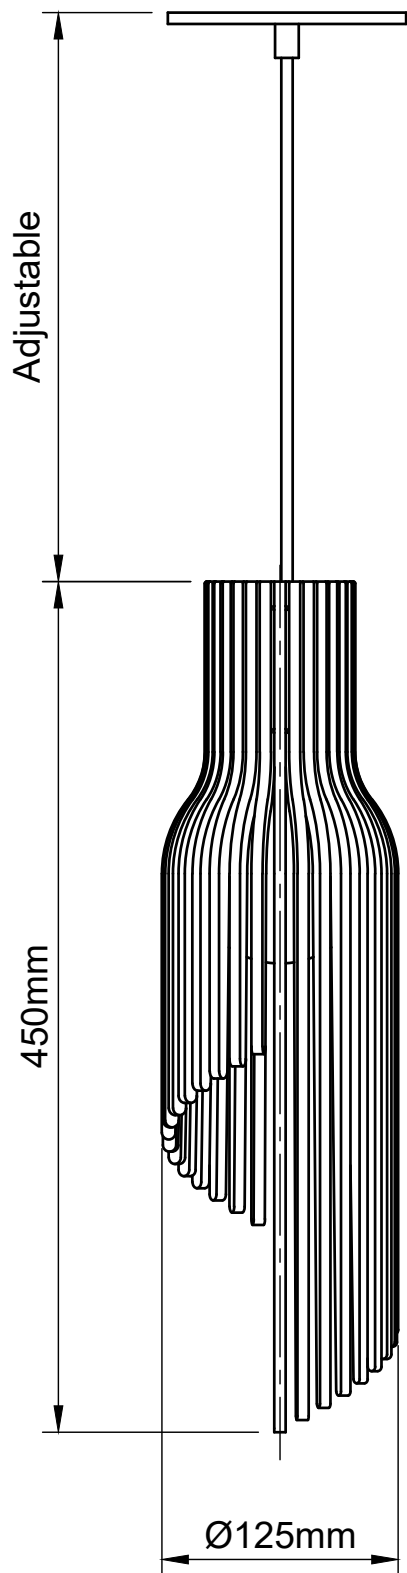

Bulb: G95, LED, E27, 7W, 2700K, 640Lm, Porcelain Effect

Stroma Fringe - Small

STR-G95-FS

Bulb: G95, LED, E27, 7W, 2700K, 640Lm, Porcelain Effect

Stroma Helix - Small

STR-G95-HS

Bulb: G95, LED, E27, 7W, 2700K, 640Lm, Porcelain Effect

Stroma Slant - Small

STR-G95-SS

Bulb: G95, LED, E27, 7W, 2700K, 640Lm, Porcelain Effect

Stroma Wave - Small

STR-G95-WS

Bulb: G125, LED, E27, 7W, 2700K, 640Lm, Porcelain Effect

Stroma Fringe - Medium

STR-G125-FM

Adjustable

500mm

Ø155mm

Bulb: G125, LED, E27, 7W, 2700K, 640Lm, Porcelain Effect

Stroma Helix - Medium

STR-G125-HM

Adjustable

500mm

Ø155mm

Bulb: G125, LED, E27, 7W, 2700K, 640Lm, Porcelain Effect

Stroma Slant - Medium

STR-G125-SM

Adjustable

500mm

Ø155mm

Bulb: G125, LED, E27, 7W, 2700K, 640Lm, Porcelain Effect