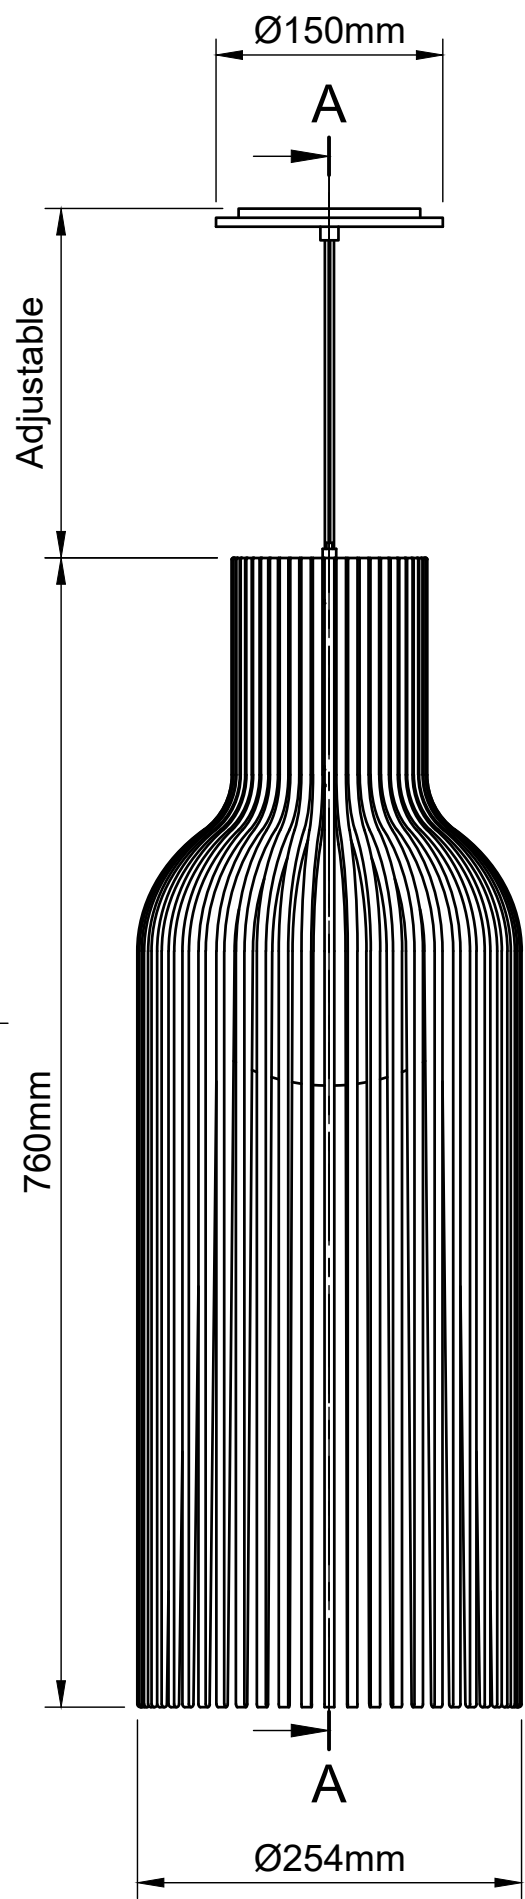

Adjustable

500mm

Ø155mm

Bulb: G125, LED, E27, 7W, 2700K, 640Lm, Porcelain Effect

Stroma Helix - Medium

STR-G125-HM

Adjustable

500mm

Ø155mm

Bulb: G125, LED, E27, 7W, 2700K, 640Lm, Porcelain Effect

Stroma Slant - Medium

STR-G125-SM

Adjustable

500mm

Ø155mm

Bulb: G125, LED, E27, 7W, 2700K, 640Lm, Porcelain Effect

Bulb: G150, LED, E27, 7W, 2700K, 640Lm, Porcelain Effect

Stroma Helix -Large

STR-G150-HL

Adjustable

570mm

Ø182mm

Bulb: G150, LED, E27, 7W, 2700K, 640Lm, Porcelain Effect

Stroma Slant - Large

STR-G150-SL

Adjustable

570mm

Ø182mm

Bulb: G150, LED, E27, 7W, 2700K, 640Lm, Porcelain Effect

Stroma Wave - Large

STR-G150-WL

Bulb: Ciaobella 220, LED, E27, 10W, 2700K, 1200Lm, Porcelain Effect