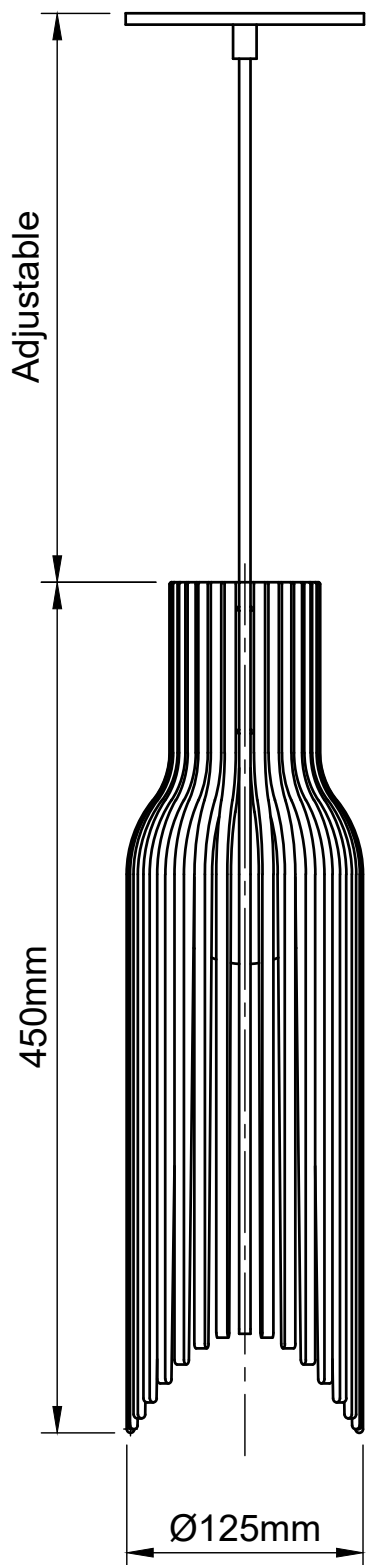

Bulb: G95, LED, E27, 7W, 2700K, 640Lm, Porcelain Effect

Stroma Fringe - Small

STR-G95-FS

Bulb: G95, LED, E27, 7W, 2700K, 640Lm, Porcelain Effect

Stroma Helix - Small

STR-G95-HS

Bulb: G95, LED, E27, 7W, 2700K, 640Lm, Porcelain Effect

Stroma Slant - Small

STR-G95-SS

Bulb: G95, LED, E27, 7W, 2700K, 640Lm, Porcelain Effect

Stroma Wave - Small

STR-G95-WS

Bulb: G125, LED, E27, 7W, 2700K, 640Lm, Porcelain Effect

Stroma Fringe - Medium

STR-G125-FM

Adjustable

500mm

Ø155mm

Bulb: G125, LED, E27, 7W, 2700K, 640Lm, Porcelain Effect

Stroma Helix - Medium

STR-G125-HM

Adjustable

500mm

Ø155mm

Bulb: G125, LED, E27, 7W, 2700K, 640Lm, Porcelain Effect

Stroma Slant - Medium

STR-G125-SM

Adjustable

500mm

Ø155mm

Bulb: G125, LED, E27, 7W, 2700K, 640Lm, Porcelain Effect