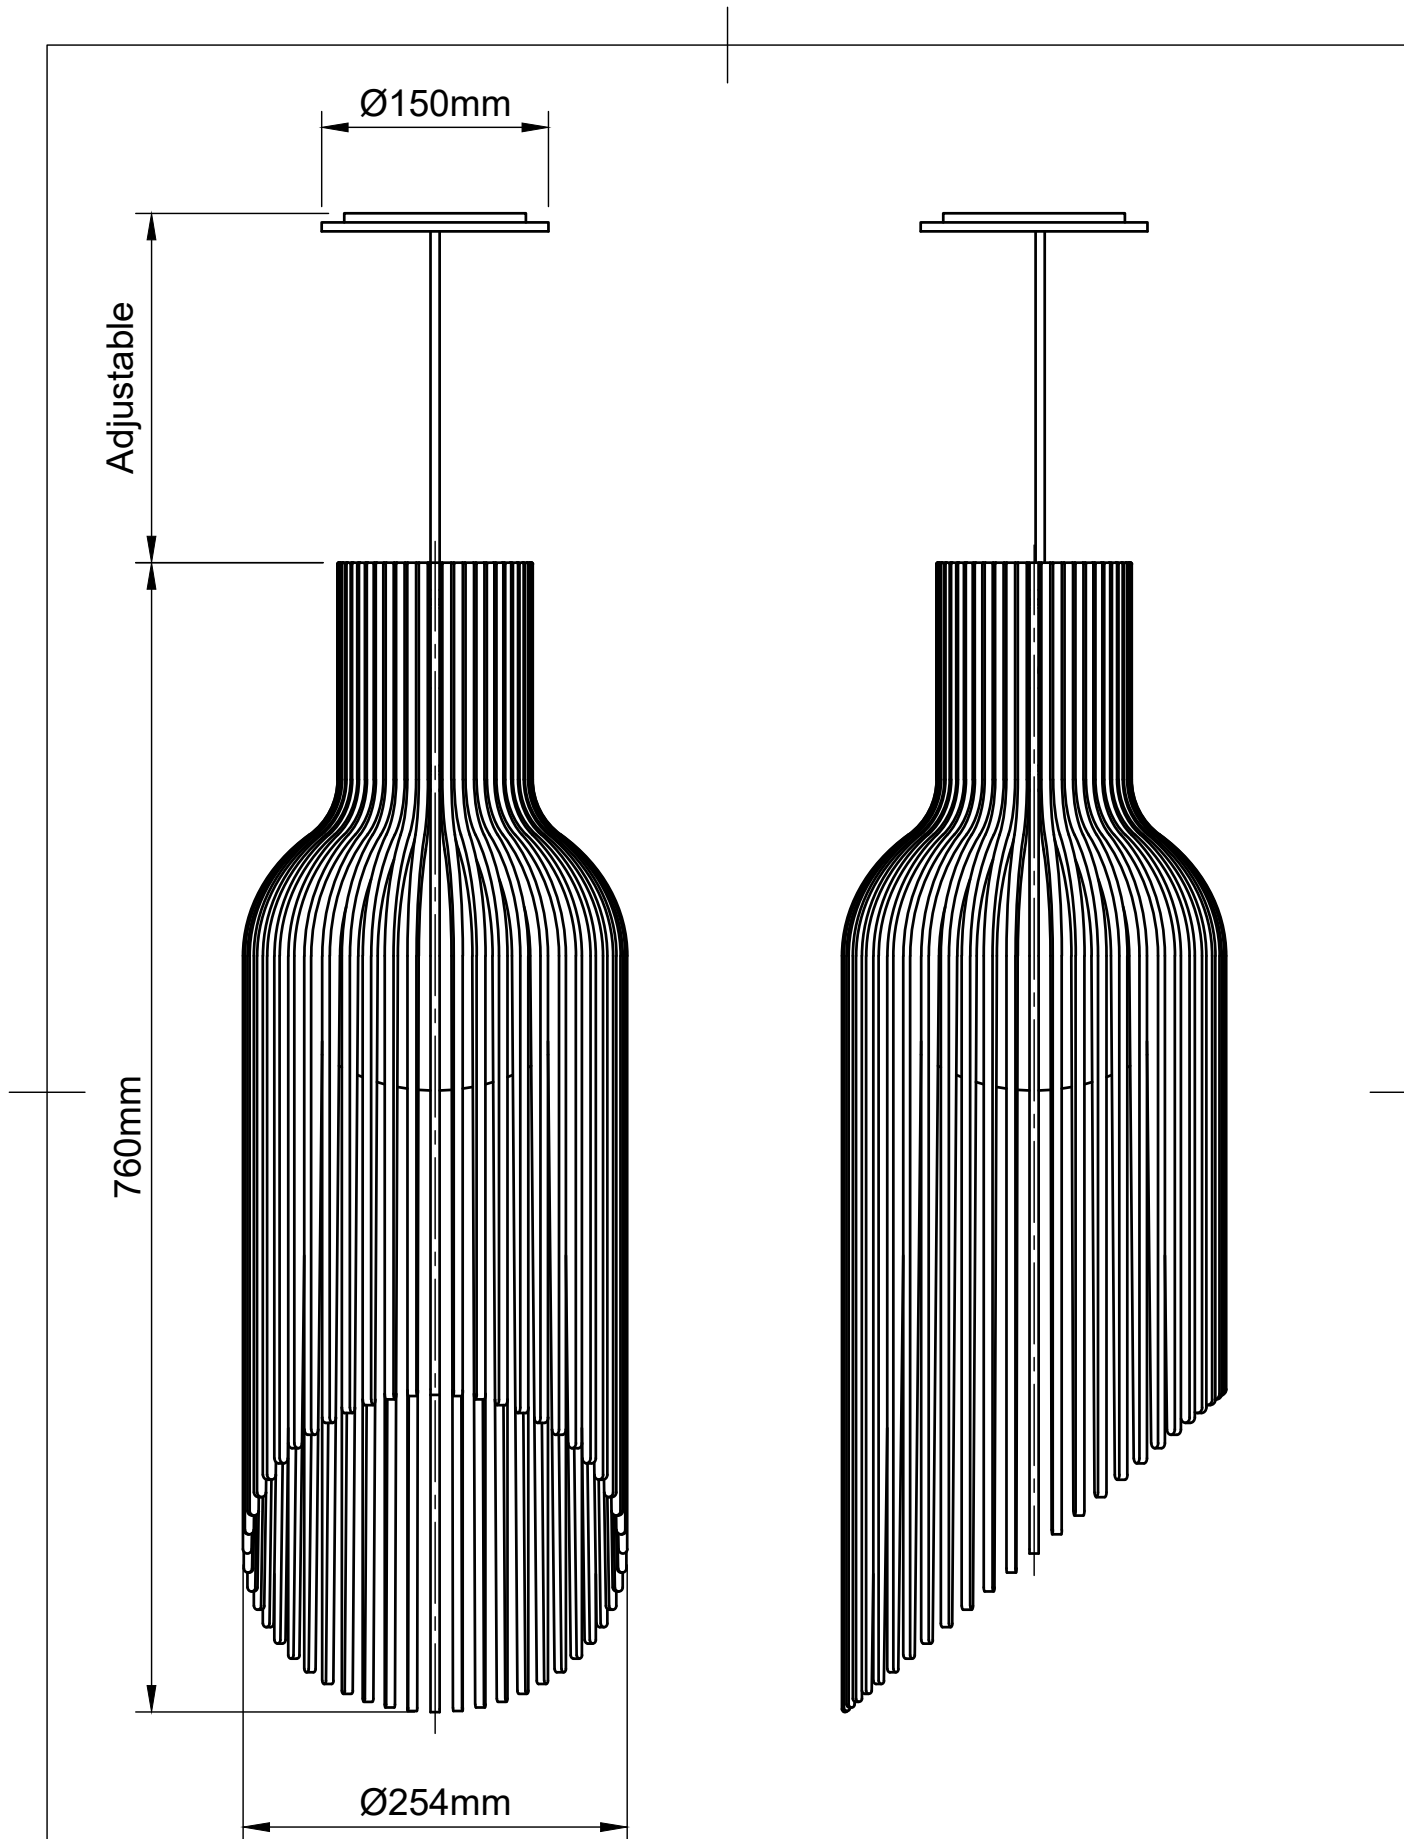

Adjustable

500mm

Ø155mm

Bulb: G125, LED, E27, 7W, 2700K, 640Lm, Porcelain Effect

Stroma Helix - Medium

STR-G125-HM

Adjustable

500mm

Stroma Wave - Medium

STR-G125-WM

Bulb: G150, LED, E27, 7W, 2700K, 640Lm, Porcelain Effect

Stroma Fringe- Large

STR-G150-FL

Adjustable

570mm

Ø182mm

STR-G150-SL

Adjustable

570mm

Ø182mm

Bulb: G150, LED, E27, 7W, 2700K, 640Lm, Porcelain Effect

Stroma Wave - Large

STR-G150-WL

Bulb: Ciaobella 220, LED, E27, 10W, 2700K, 1200Lm, Porcelain Effect

Stroma Fringe- XLarge

STR-C220-FXL

Bulb: Ciaobella 220, LED, E27, 10W, 2700K, 12000Lm, Porcelain Effect

Stroma Helix - XLarge

STR-C220-HXL

Bulb: Ciaobella 220, LED, E27, 10W, 2700K, 12000Lm, Porcelain Effect