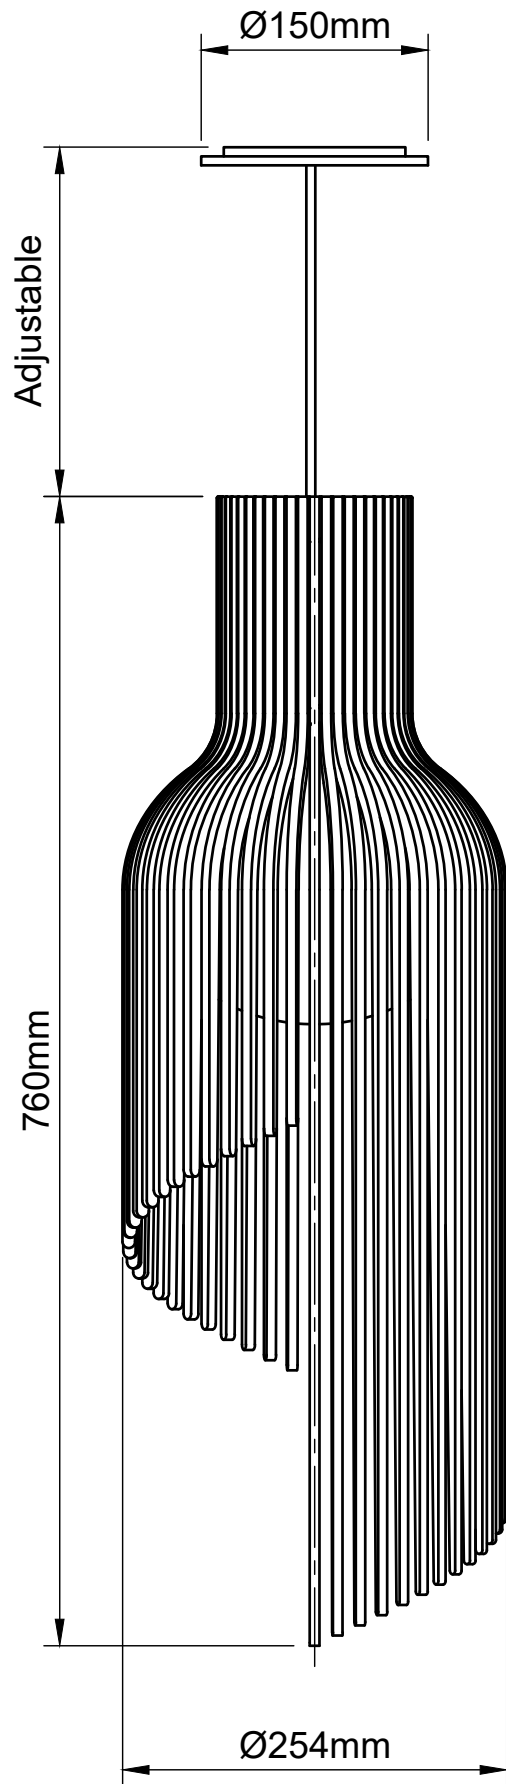

Bulb: Ciaobella 220, LED, E27, 10W, 2700K, 12000Lm, Porcelain Effect

Stroma Helix - XLarge

STR-C220-HXL