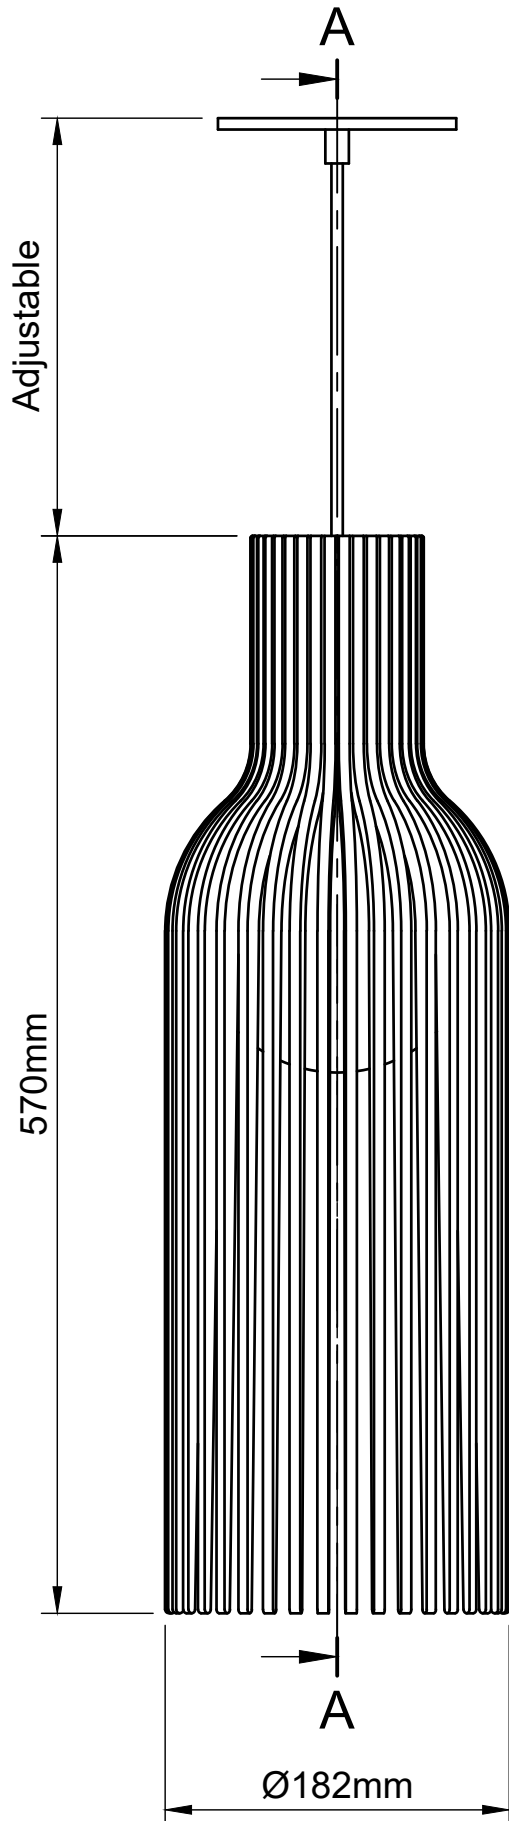

Adjustable

500mm

Ø155mm

Bulb: G125, LED, E27, 7W, 2700K, 640Lm, Porcelain Effect

Stroma Helix - Medium

STR-G125-HM

Adjustable

500mm

Ø155mm

Bulb: G125, LED, E27, 7W, 2700K, 640Lm, Porcelain Effect

Stroma Slant - Medium

STR-G125-SM

Adjustable

500mm

Ø155mm

Bulb: G125, LED, E27, 7W, 2700K, 640Lm, Porcelain Effect

Stroma Wave - Medium

STR-G125-WM

Bulb: G150, LED, E27, 7W, 2700K, 640Lm, Porcelain Effect

Stroma Fringe- Large

STR-G150-FL

Adjustable

570mm

Ø182mm