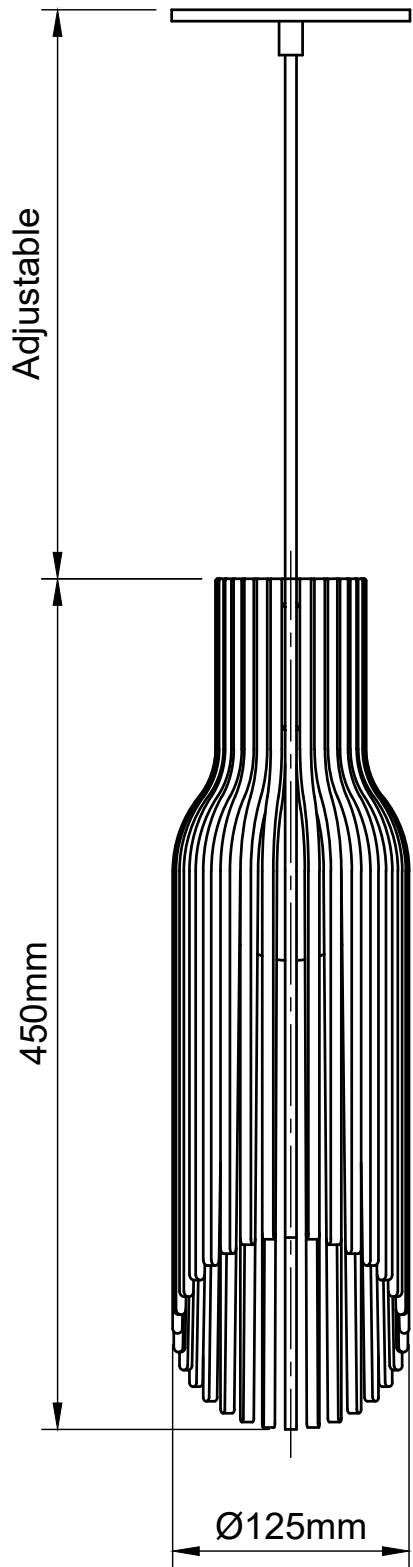

Bulb: G95, LED, E27, 7W, 2700K, 640Lm, Porcelain Effect

Stroma Fringe - Small

STR-G95-FS

Bulb: G95, LED, E27, 7W, 2700K, 640Lm, Porcelain Effect

Stroma Helix - Small

STR-G95-HS

Bulb: G95, LED, E27, 7W, 2700K, 640Lm, Porcelain Effect

Stroma Slant - Small

STR-G95-SS

Bulb: G95, LED, E27, 7W, 2700K, 640Lm, Porcelain Effect

Stroma Wave - Small

STR-G95-WS

Bulb: G125, LED, E27, 7W, 2700K, 640Lm, Porcelain Effect

Stroma Fringe - Medium

STR-G125-FM

Adjustable

500mm

Ø155mm

Bulb: G125, LED, E27, 7W, 2700K, 640Lm, Porcelain Effect

Stroma Helix - Medium

STR-G125-HM

Adjustable

500mm

Ø155mm

Bulb: G125, LED, E27, 7W, 2700K, 640Lm, Porcelain Effect

Stroma Slant - Medium

STR-G125-SM

Adjustable

500mm

Ø155mm

Bulb: G125, LED, E27, 7W, 2700K, 640Lm, Porcelain Effect