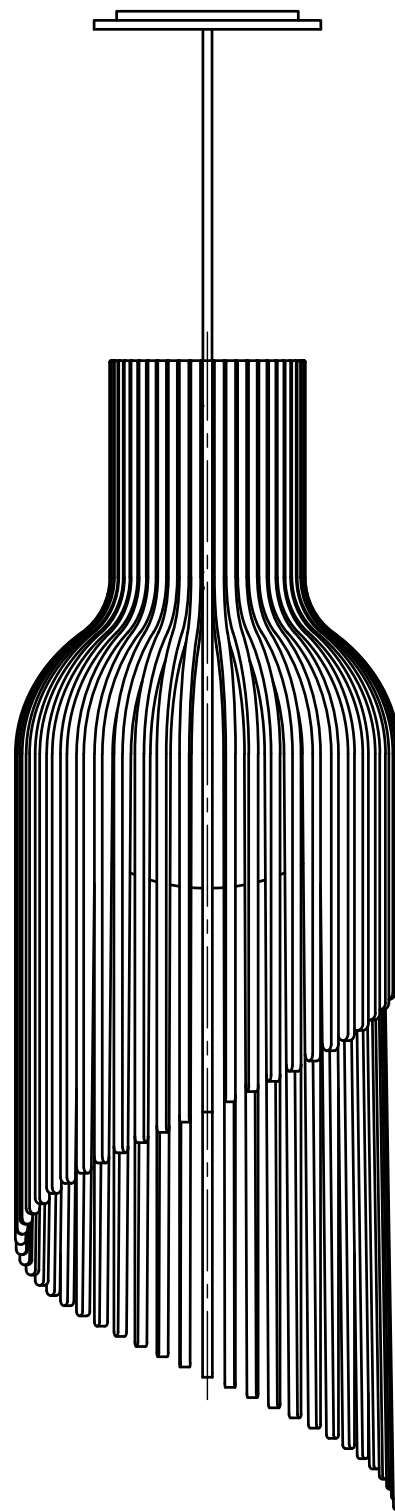

Bulb: Ciaobella 220, LED, E27, 10W, 2700K, 12000Lm, Porcelain Effect

Stroma Helix - XLarge

STR-C220-HXL