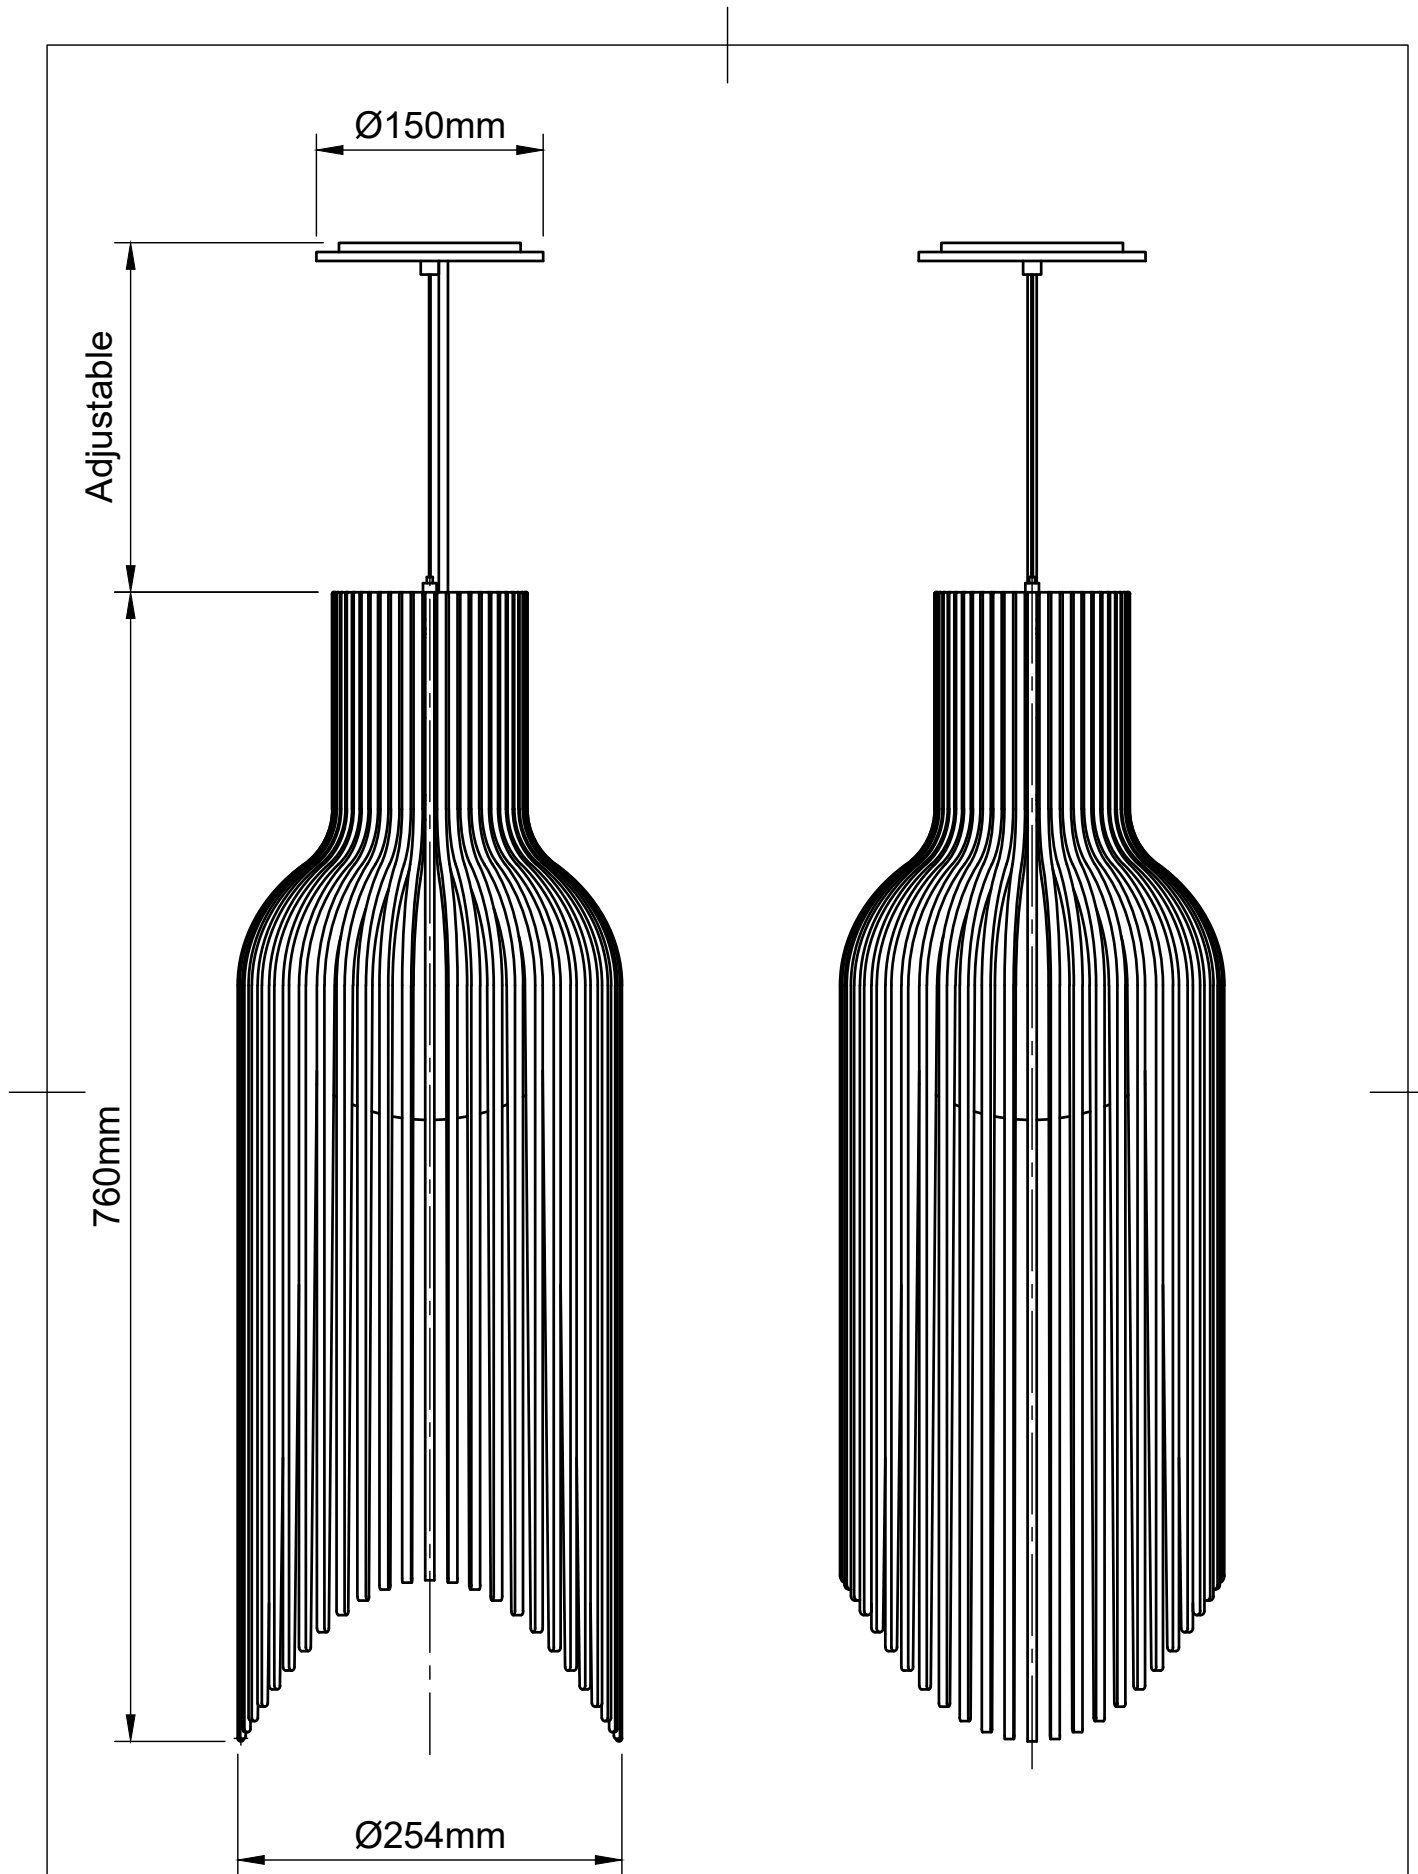

Bulb: Ciaobella 220, LED, E27, 10W, 2700K, 12000Lm, Porcelain Effect

Stroma Wave - XLarge

STR-C220-WXL