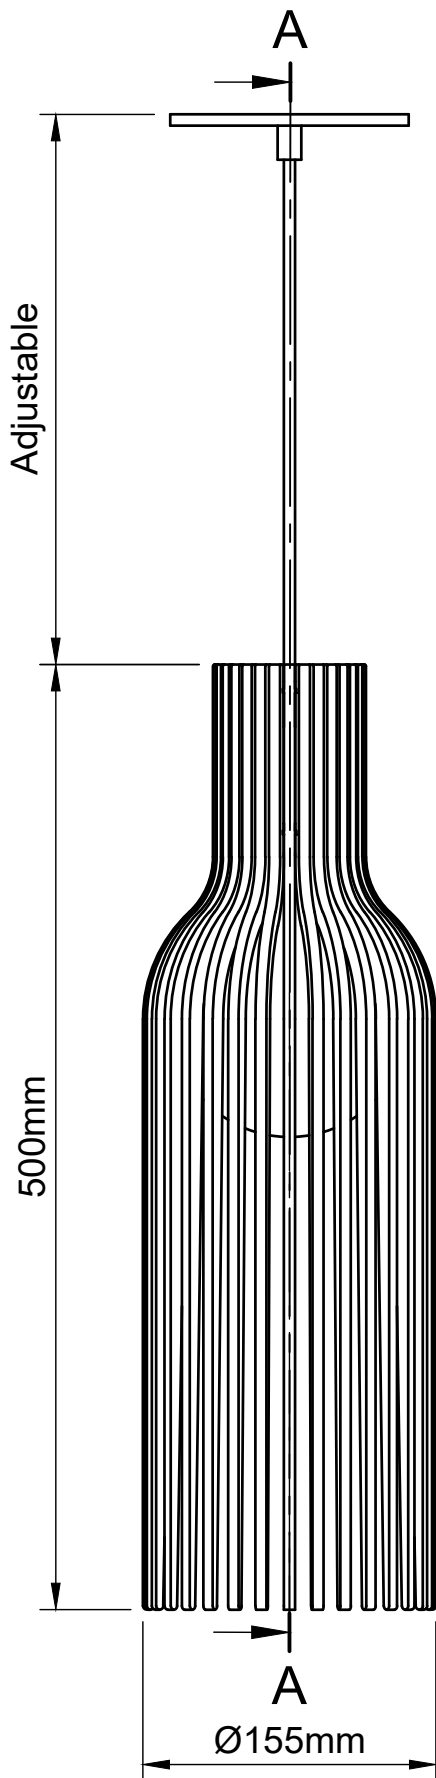

Bulb: G95, LED, E27, 7W, 2700K, 640Lm, Porcelain Effect

Stroma Fringe - Small

STR-G95-FS

Bulb: G95, LED, E27, 7W, 2700K, 640Lm, Porcelain Effect

Stroma Helix - Small

STR-G95-HS

Bulb: G95, LED, E27, 7W, 2700K, 640Lm, Porcelain Effect

Stroma Slant - Small

STR-G95-SS

Bulb: G95, LED, E27, 7W, 2700K, 640Lm, Porcelain Effect

Stroma Wave - Small

STR-G95-WS

Bulb: G125, LED, E27, 7W, 2700K, 640Lm, Porcelain Effect

Stroma Fringe - Medium

STR-G125-FM

Adjustable

500mm

Ø155mm

Bulb: G125, LED, E27, 7W, 2700K, 640Lm, Porcelain Effect

Stroma Helix - Medium

STR-G125-HM

Adjustable

500mm

Ø155mm

Bulb: G125, LED, E27, 7W, 2700K, 640Lm, Porcelain Effect

Stroma Slant - Medium

STR-G125-SM

Adjustable

500mm

Ø155mm

Bulb: G125, LED, E27, 7W, 2700K, 640Lm, Porcelain Effect