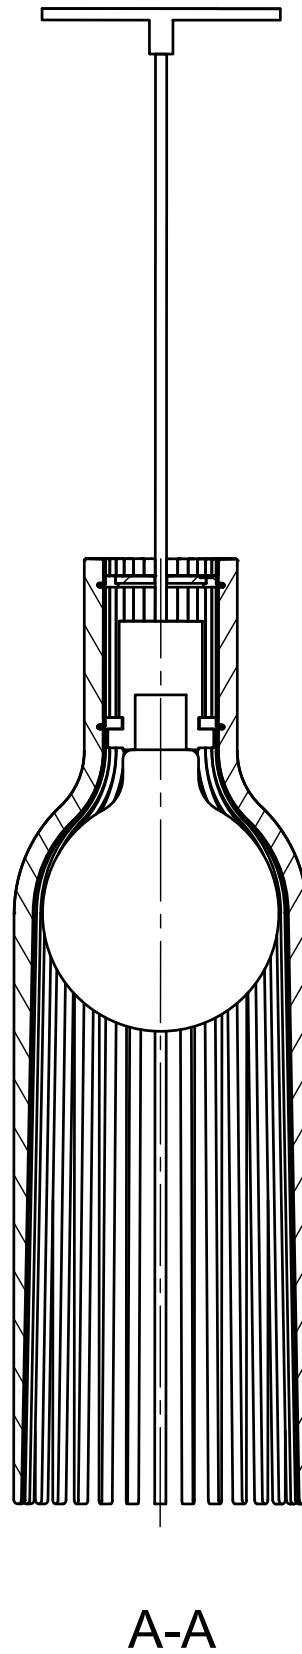

Bulb: G95, LED, E27, 7W, 2700K, 640Lm, Porcelain Effect

Stroma Fringe - Small

STR-G95-FS

Bulb: G95, LED, E27, 7W, 2700K, 640Lm, Porcelain Effect

Stroma Helix - Small

STR-G95-HS

Bulb: G95, LED, E27, 7W, 2700K, 640Lm, Porcelain Effect

Stroma Slant - Small

STR-G95-SS

Bulb: G95, LED, E27, 7W, 2700K, 640Lm, Porcelain Effect

Stroma Wave - Small

STR-G95-WS

Bulb: G125, LED, E27, 7W, 2700K, 640Lm, Porcelain Effect

Stroma Fringe - Medium

STR-G125-FM

Adjustable

500mm

Ø155mm

Bulb: G125, LED, E27, 7W, 2700K, 640Lm, Porcelain Effect

Stroma Helix - Medium

STR-G125-HM

Adjustable

500mm

Ø155mm

Bulb: G125, LED, E27, 7W, 2700K, 640Lm, Porcelain Effect

Stroma Slant - Medium

STR-G125-SM

Adjustable

500mm

Ø155mm

Bulb: G125, LED, E27, 7W, 2700K, 640Lm, Porcelain Effect