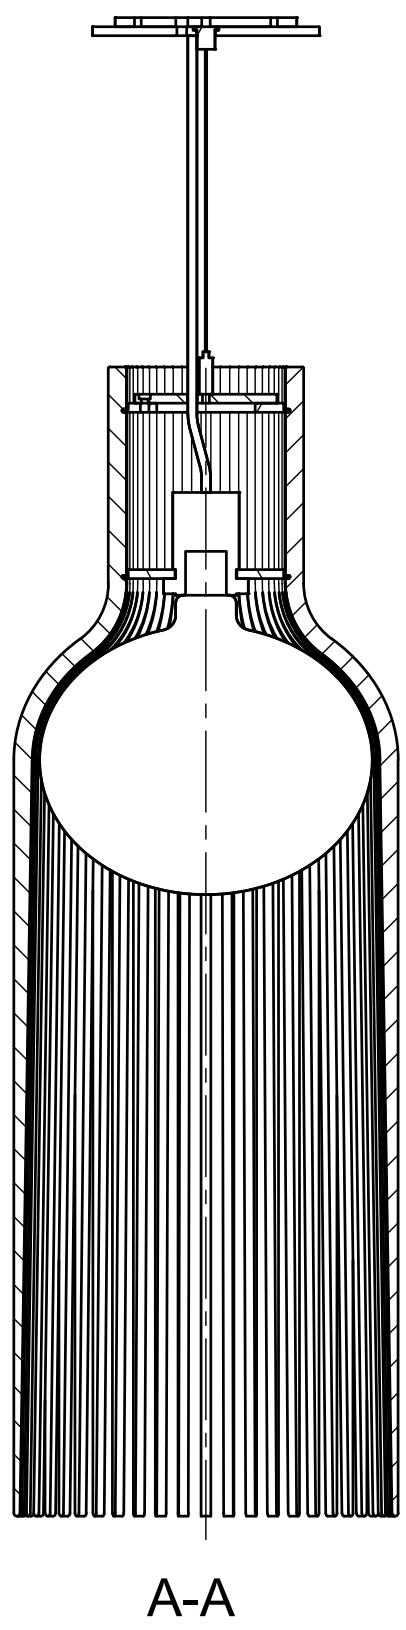

Bulb: G150, LED, E27, 7W, 2700K, 640Lm, Porcelain Effect

Stroma Helix -Large

STR-G150-HL

Adjustable

570mm

Ø182mm

Bulb: G150, LED, E27, 7W, 2700K, 640Lm, Porcelain Effect

Stroma Slant - Large

STR-G150-SL

Adjustable

570mm

Ø182mm

Bulb: G150, LED, E27, 7W, 2700K, 640Lm, Porcelain Effect

Stroma Wave - Large

STR-G150-WL

Bulb: Ciaobella 220, LED, E27, 10W, 2700K, 1200Lm, Porcelain Effect