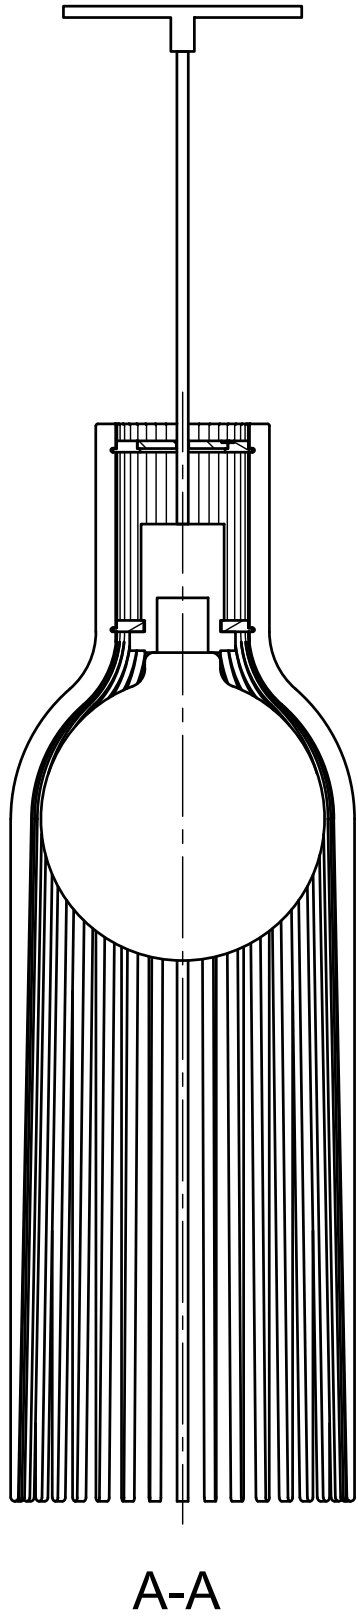

Stroma Slant - Small

STR-G95-SS

Bulb: G95, LED, E27, 7W, 2700K, 640Lm, Porcelain Effect

Stroma Wave - Small

STR-G95-WS

Bulb: G125, LED, E27, 7W, 2700K, 640Lm, Porcelain Effect

Stroma Fringe - Medium

STR-G125-FM

Adjustable

500mm

Ø155mm

Bulb: G125, LED, E27, 7W, 2700K, 640Lm, Porcelain Effect

Stroma Helix - Medium

STR-G125-HM

Adjustable

500mm

Ø155mm

Bulb: G125, LED, E27, 7W, 2700K, 640Lm, Porcelain Effect

Stroma Slant - Medium

STR-G125-SM

Adjustable

500mm

Ø155mm

Bulb: G125, LED, E27, 7W, 2700K, 640Lm, Porcelain Effect

Stroma Wave - Medium

STR-G125-WM

Bulb: G150, LED, E27, 7W, 2700K, 640Lm, Porcelain Effect

Stroma Fringe- Large

STR-G150-FL

Adjustable

570mm

Ø182mm