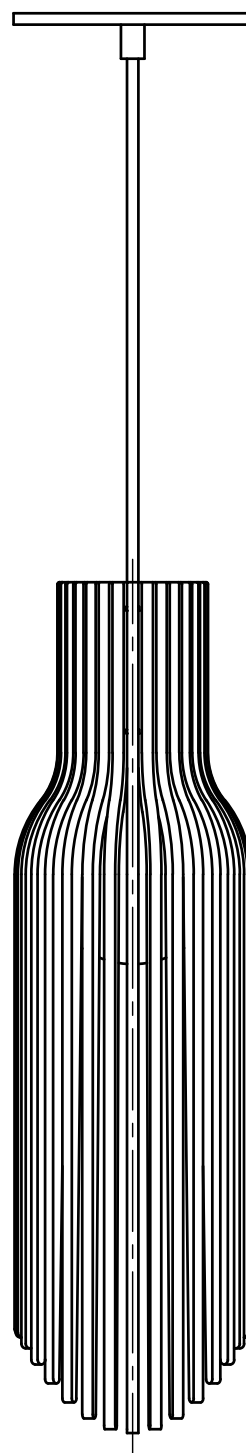

Bulb: G95, LED, E27, 7W, 2700K, 640Lm, Porcelain Effect

Stroma Fringe - Small

STR-G95-FS

Bulb: G95, LED, E27, 7W, 2700K, 640Lm, Porcelain Effect

Stroma Helix - Small

STR-G95-HS

Bulb: G95, LED, E27, 7W, 2700K, 640Lm, Porcelain Effect

Stroma Slant - Small

STR-G95-SS

Bulb: G95, LED, E27, 7W, 2700K, 640Lm, Porcelain Effect

Stroma Wave - Small

STR-G95-WS

Bulb: G125, LED, E27, 7W, 2700K, 640Lm, Porcelain Effect

Stroma Fringe - Medium

STR-G125-FM

Adjustable

500mm

Ø155mm

Bulb: G125, LED, E27, 7W, 2700K, 640Lm, Porcelain Effect

Stroma Helix - Medium

STR-G125-HM

Adjustable

500mm

Ø155mm

Bulb: G125, LED, E27, 7W, 2700K, 640Lm, Porcelain Effect

Stroma Slant - Medium

STR-G125-SM

Adjustable

500mm

Ø155mm

Bulb: G125, LED, E27, 7W, 2700K, 640Lm, Porcelain Effect