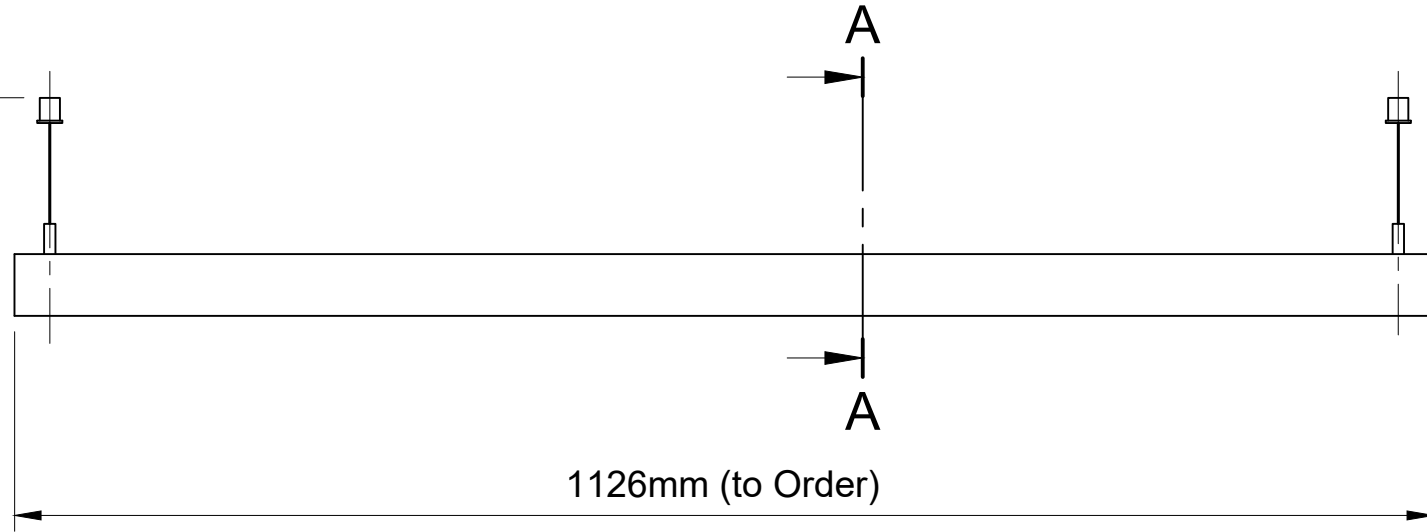

Topside View

Adjustable

50mm

1126mm (to Order)

A-A

Underside View

50mm

Longa, Beam Luminaire